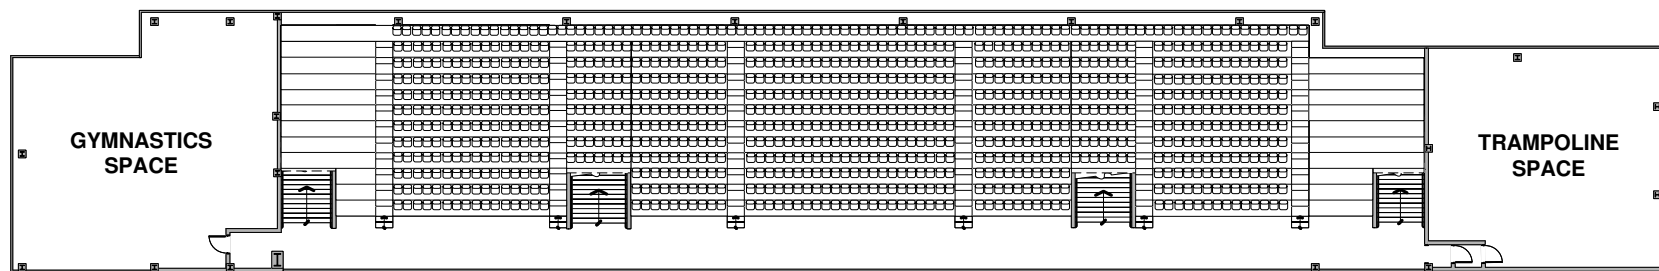

SOUTH

NORTH

Event:

Approximate Scale 1:325

Date:

UPPER SOUTH MEZZANINE

REFER TO FLOOR PLAN 1

PRODUCTION LOADING ZONE