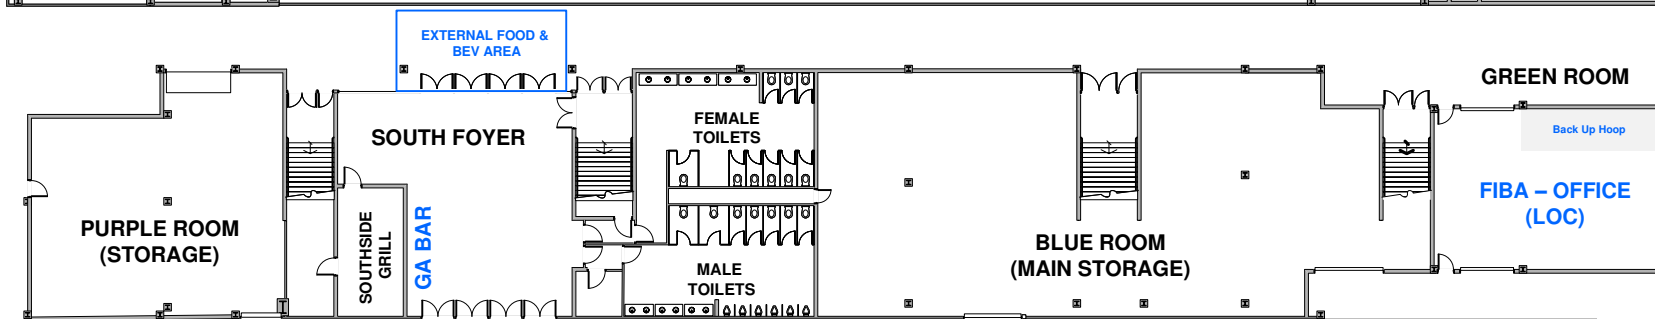

SOUTH

NORTH

Event:

Approximate Scale 1:325

Date:

UPPER SOUTH MEZZANINE

REFER TO FLOOR PLAN 1

PRODUCTION LOADING ZONE