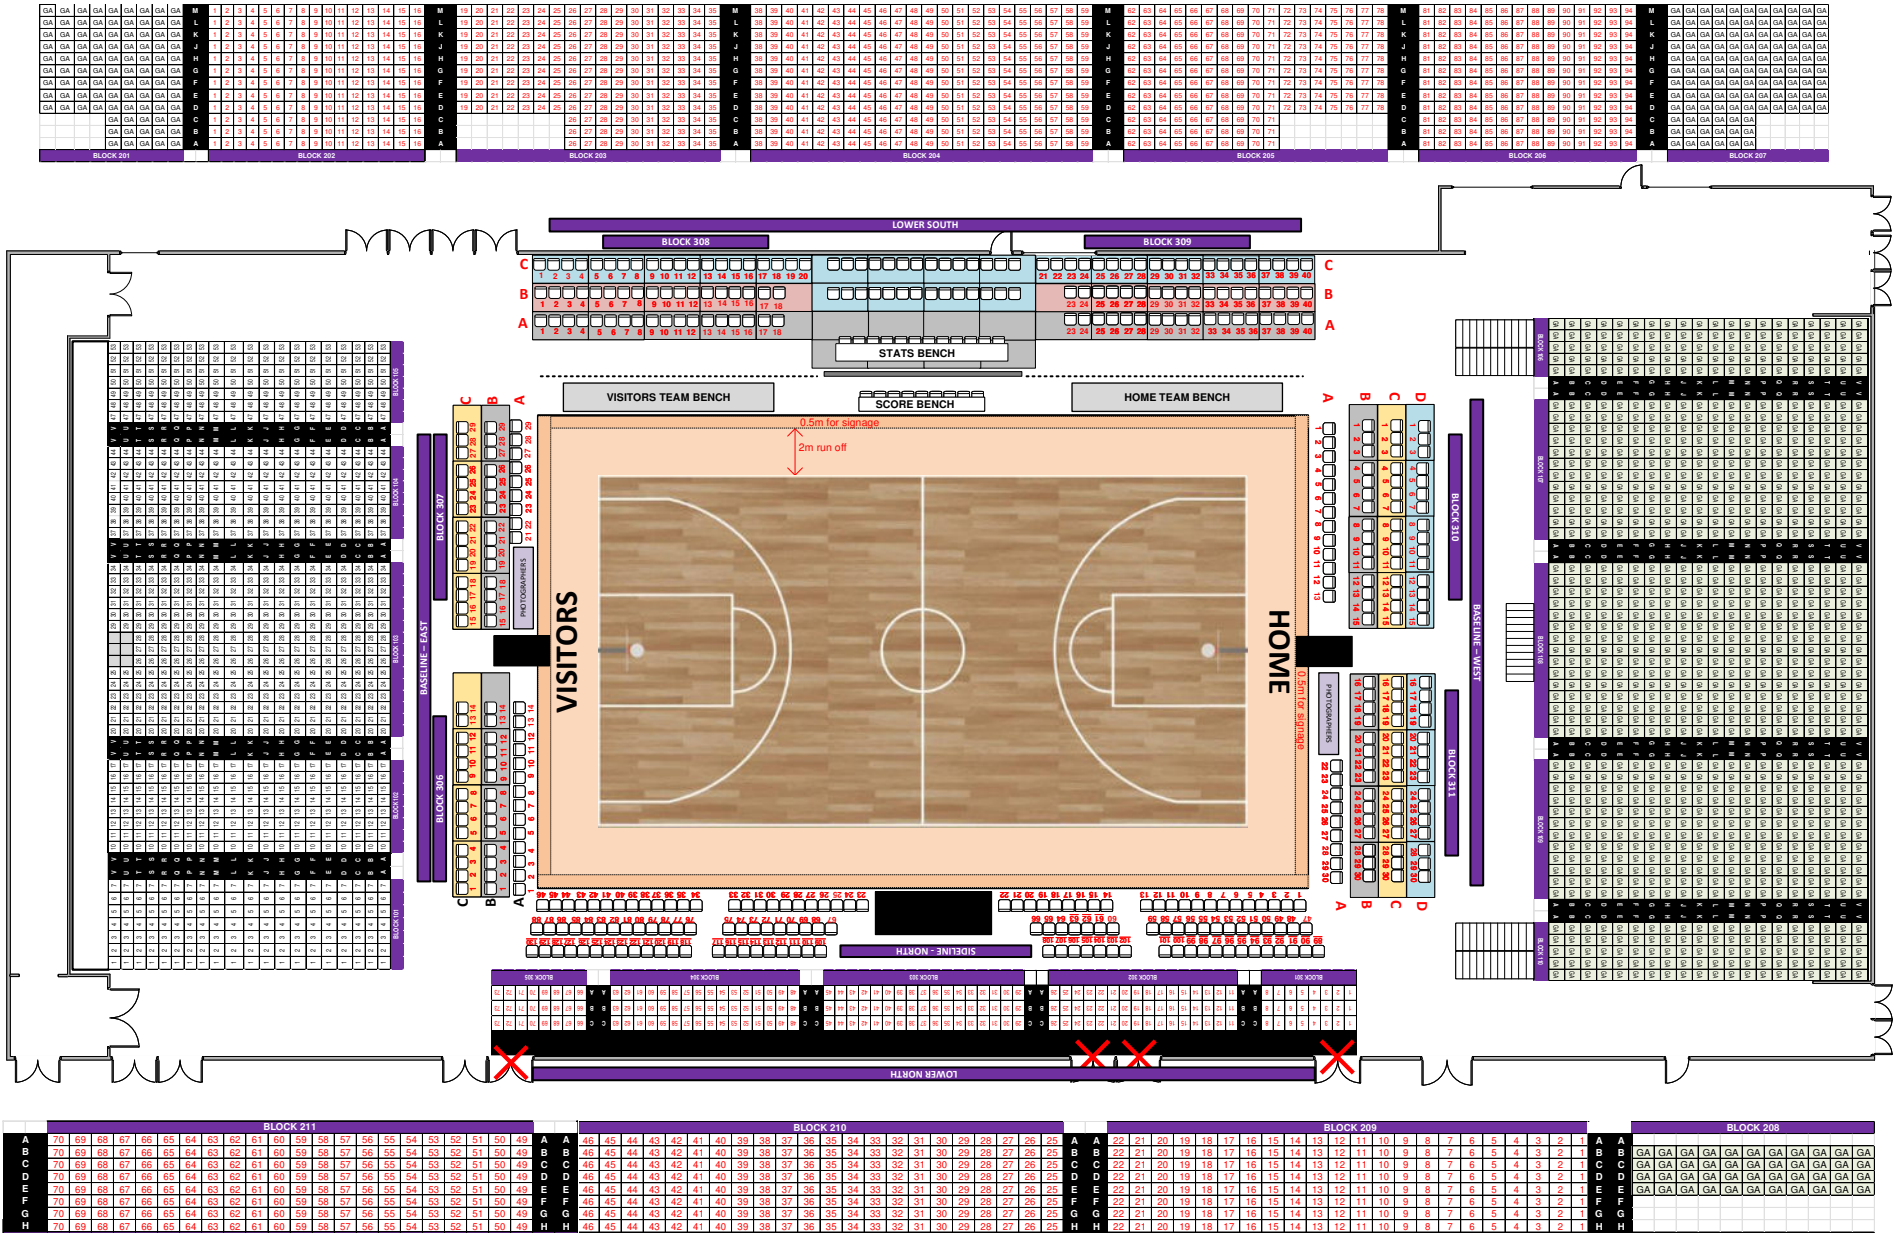

SOUTH

NORTH

Event:

Approximate Scale 1:325

Date:

UPPER SOUTH MEZZANINE

REFER TO FLOOR PLAN 1

PRODUCTION LOADING ZONE