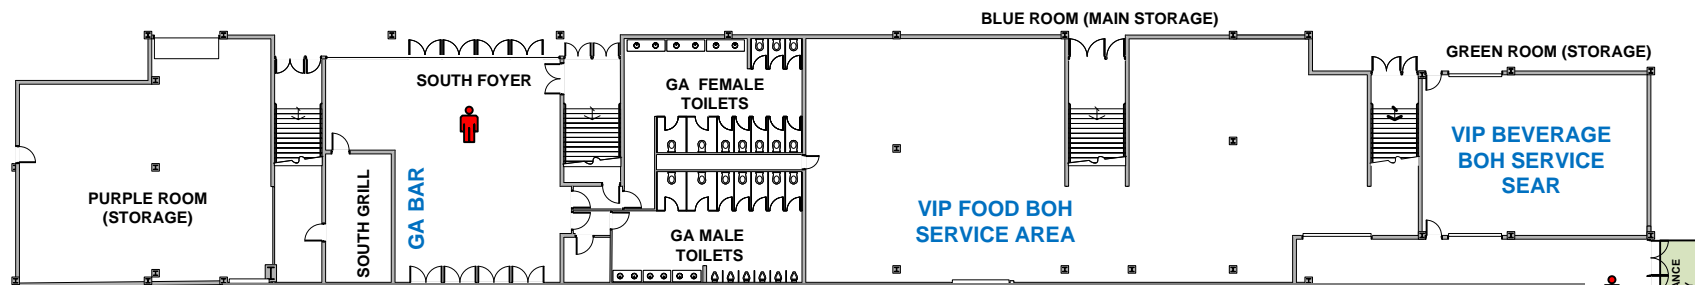

Approximate Scale 1:325

UPPER SOUTH MEZZANINE

REFER TO FLOOR PLAN 1

-  1 x Team Leader (floating)
-  1 x car park rover