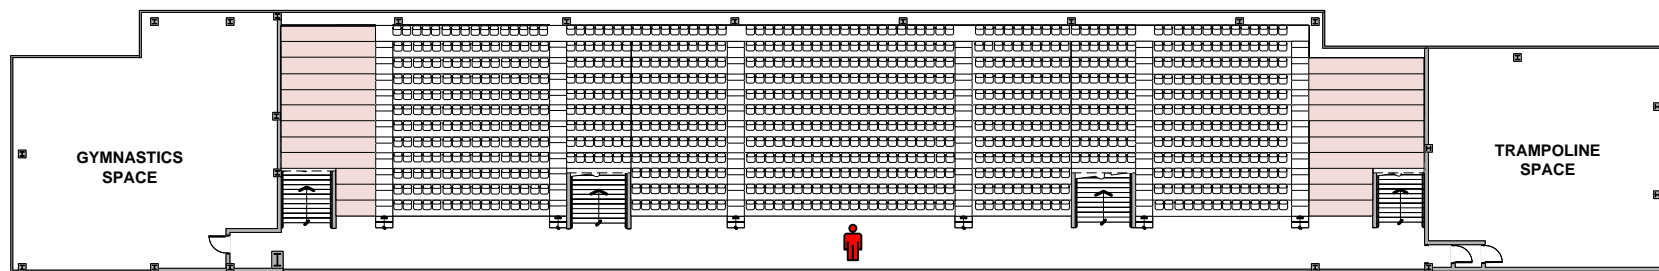

Approximate Scale 1:325

UPPER SOUTH MEZZANINE

REFER TO FLOOR PLAN 1

-  1 x Team Leader (floating)
-  1 x car park rover